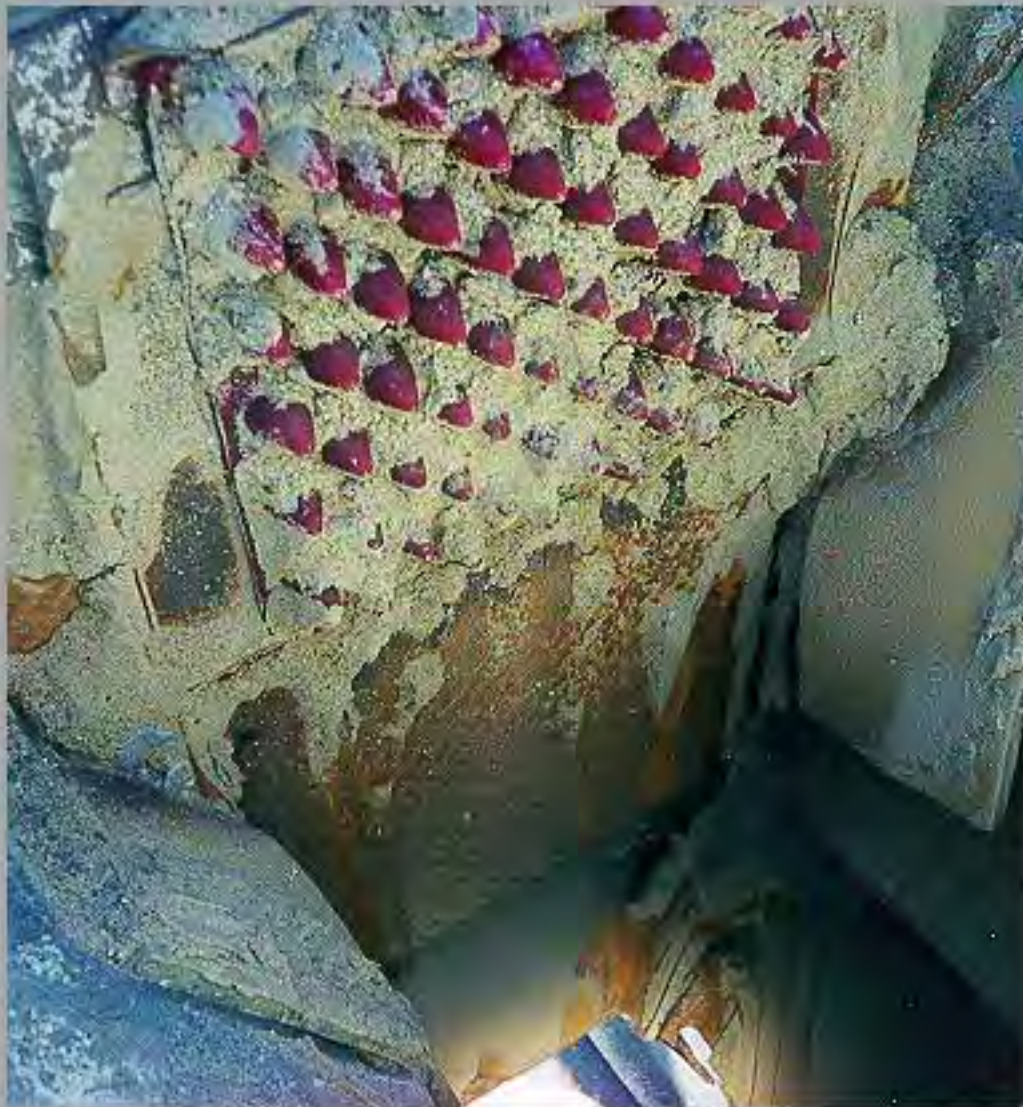

Simplicity Chute Liner

**Protects the impact points
on chutes and screens.**

Simplicity Chute Liner

Constructed of wear resistant polyuretane, the multi-coned surface of the Simplicity Chute Liner allows material to build up on the liner; therefore providing a protective layer.

Features:

Bolt on mounting.

Easy to install.

Low maintenance.

Outlasts flat sheet liners.

**The Honeycomb Chute
Liner protects impact points
from large material.**